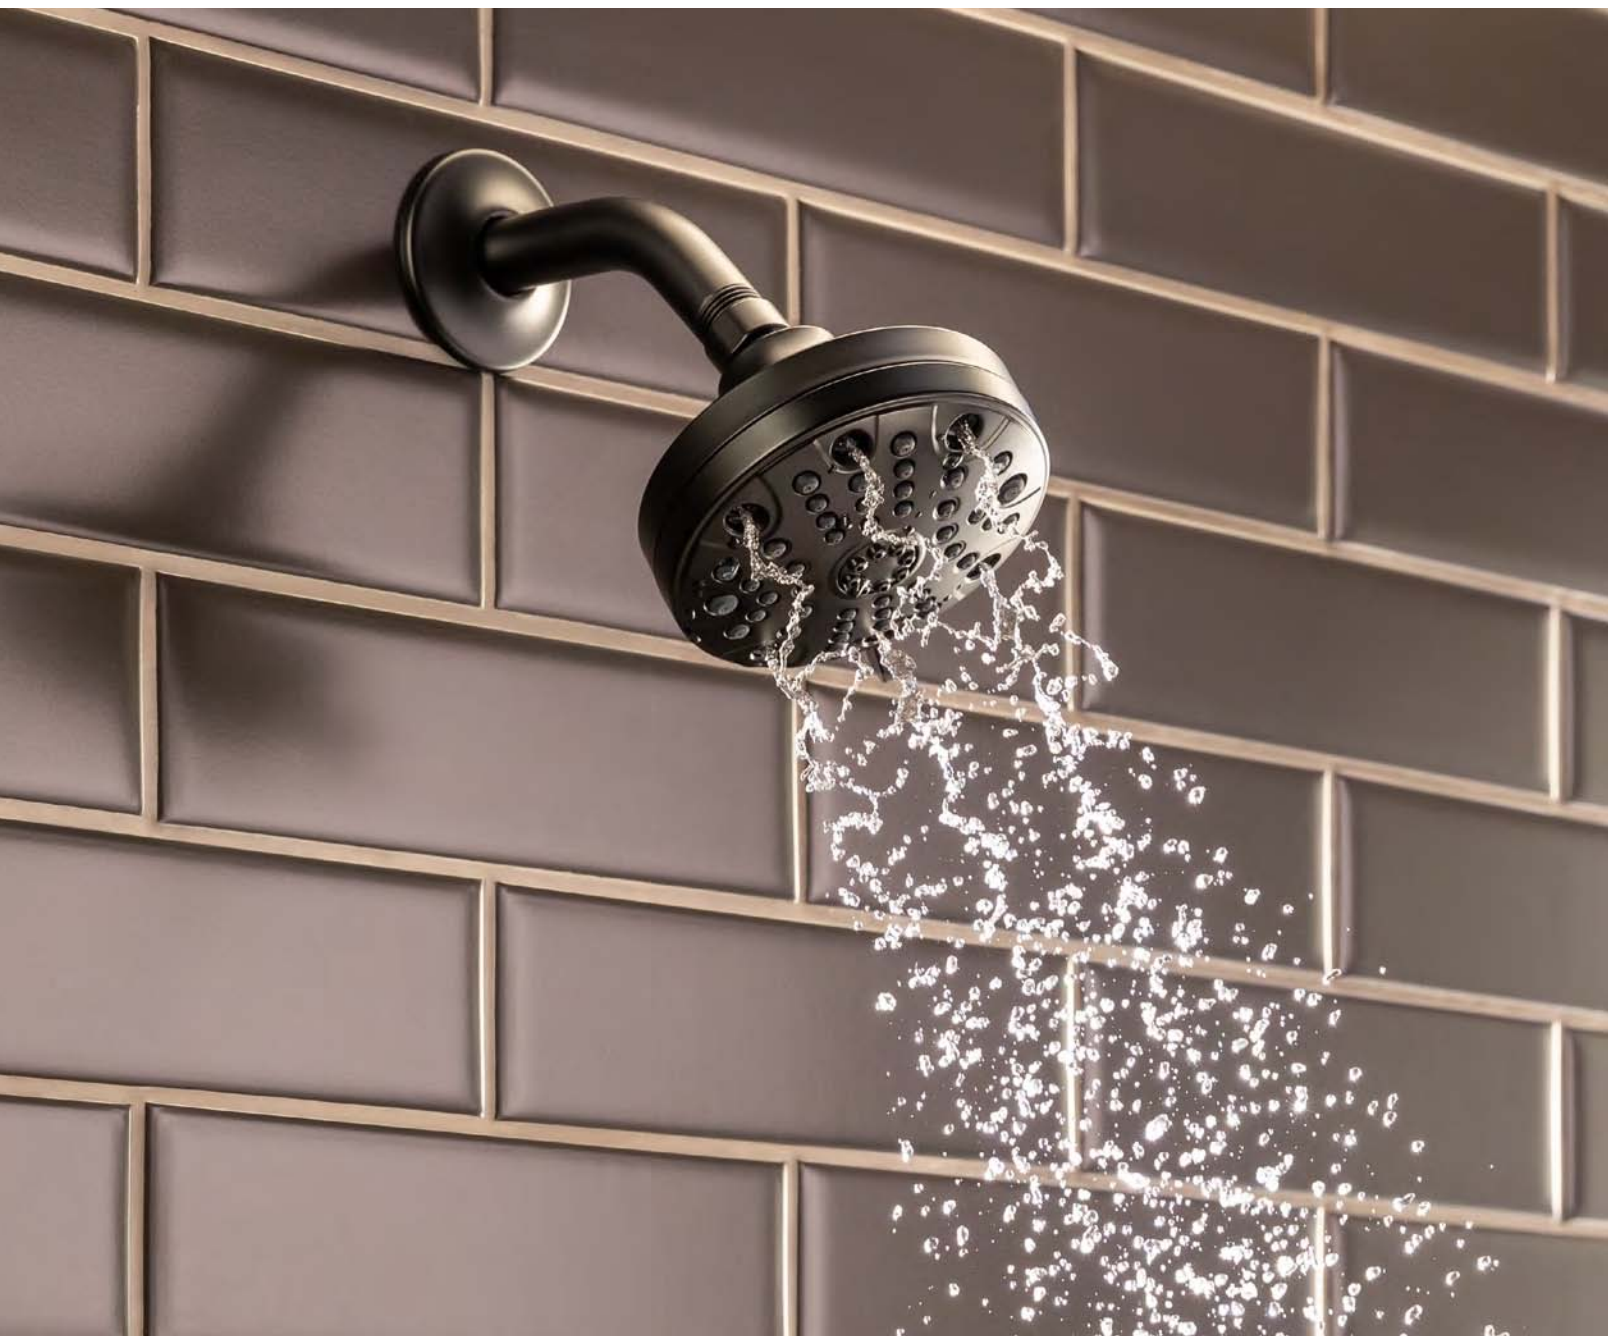

Specialized attachments are perfect for pet washing and scrubbing shower surrounds.

SHOWERS & MISC.

Oil Rubbed
Bronze

Brushed
Nickel

Chrome

SIDEKICK®

Shower System

- Water-amplifying spray
- Soft waterfall setting
- 84" metal hose
- Smart suction cup
- Pet and cleaning attachments included